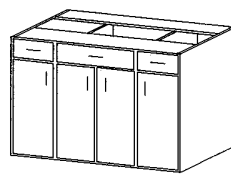

Vanity Base
2 Drawers
4 Doors
Specify Sink Width in notes
Specify Face Height
Shelves Adjustable
or Fixed Shelves
Spaced Equally

SEI - 251