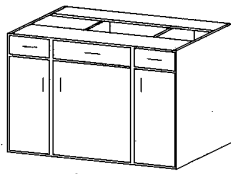

**SEI - 230**

*Specify Face Heights*  
*4" rail between drawer faces*  
*upon request*

**SEI - 240**

*Specify Face Heights*  
*4" rail between drawer faces*  
*upon request*

**SEI - 250**

*Specify Face Heights*  
*4" rail between drawer faces*  
*upon request*

**SEI - 260**

*Specify Face Heights*  
*4" rail between drawer faces*  
*upon request*

# DRAWER BASE CABINETS SEI - 200 SERIES

SEI - 270

Specify Face Heights  
4" rail between drawer faces  
upon request

SEI - 233

Vanity Base  
2 Drawers  
3 Doors  
Specify Sink Width in notes  
Specify Face Height  
Shelves Adjustable  
or Fixed Shelves  
Spaced Equally